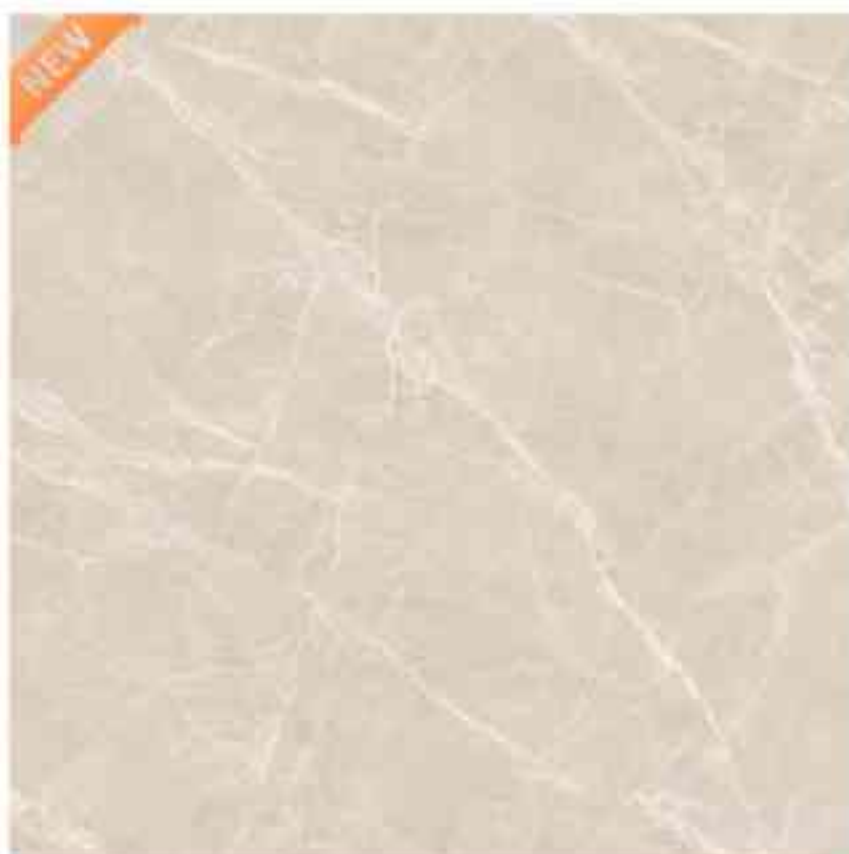

FLORITY BEIGE

GLOSSY

RANDOM