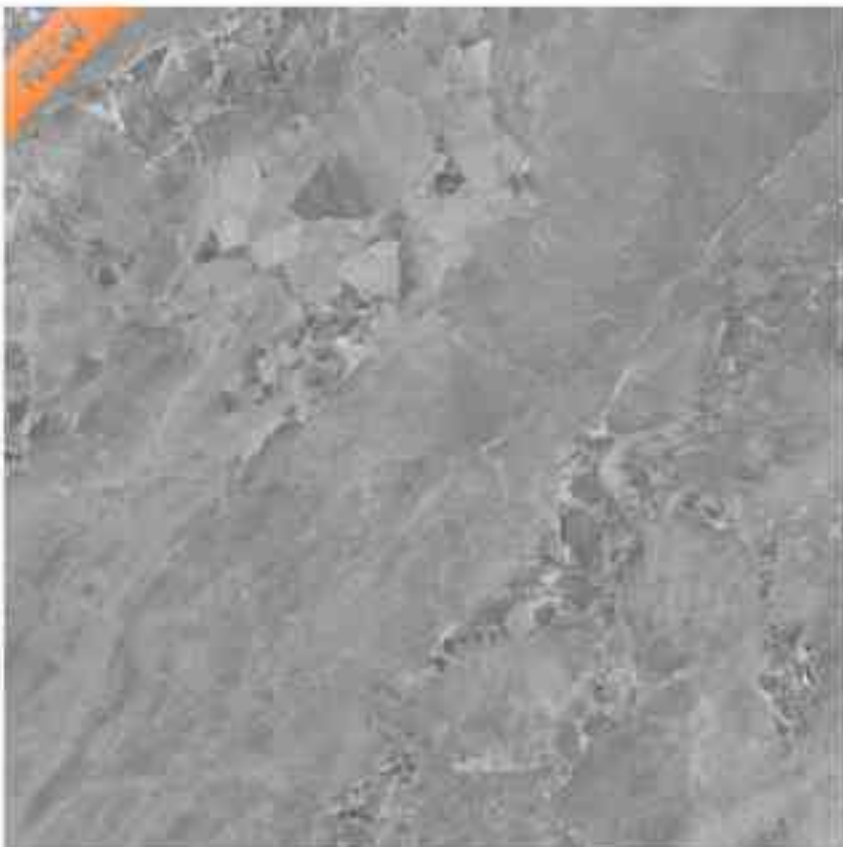

NEO DARK GREY

GLOSSY

RANDOM