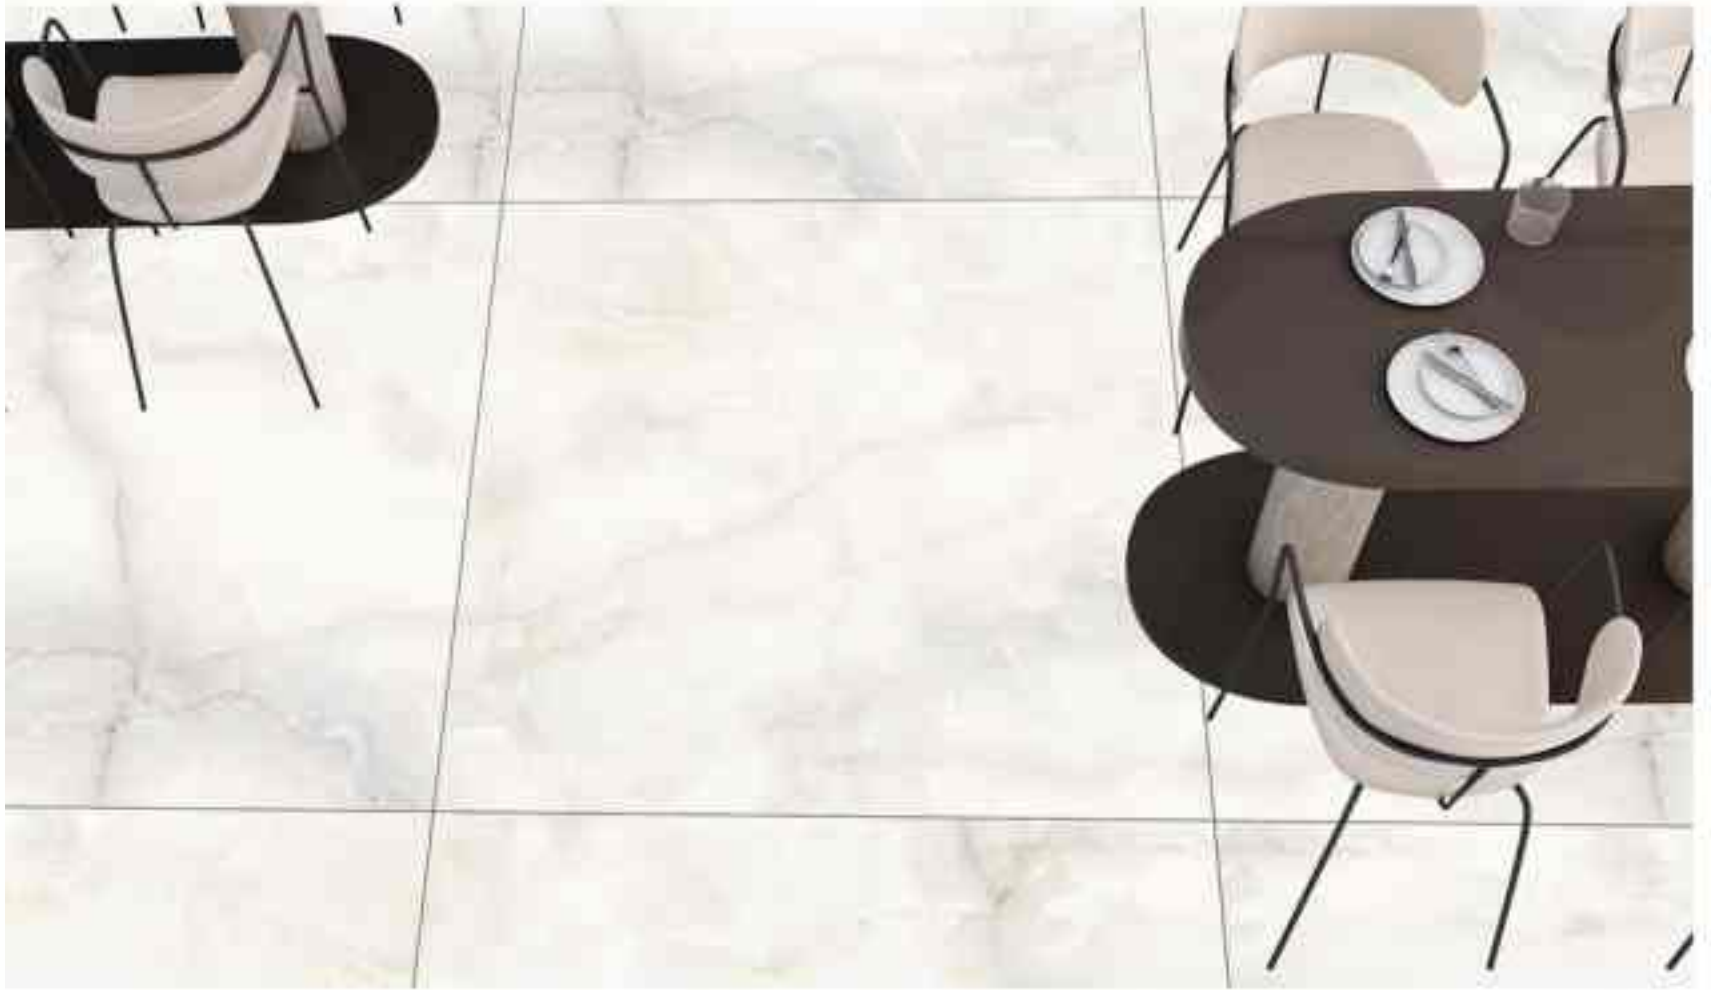

AQUARIS ONYX GREY

GLOSSY