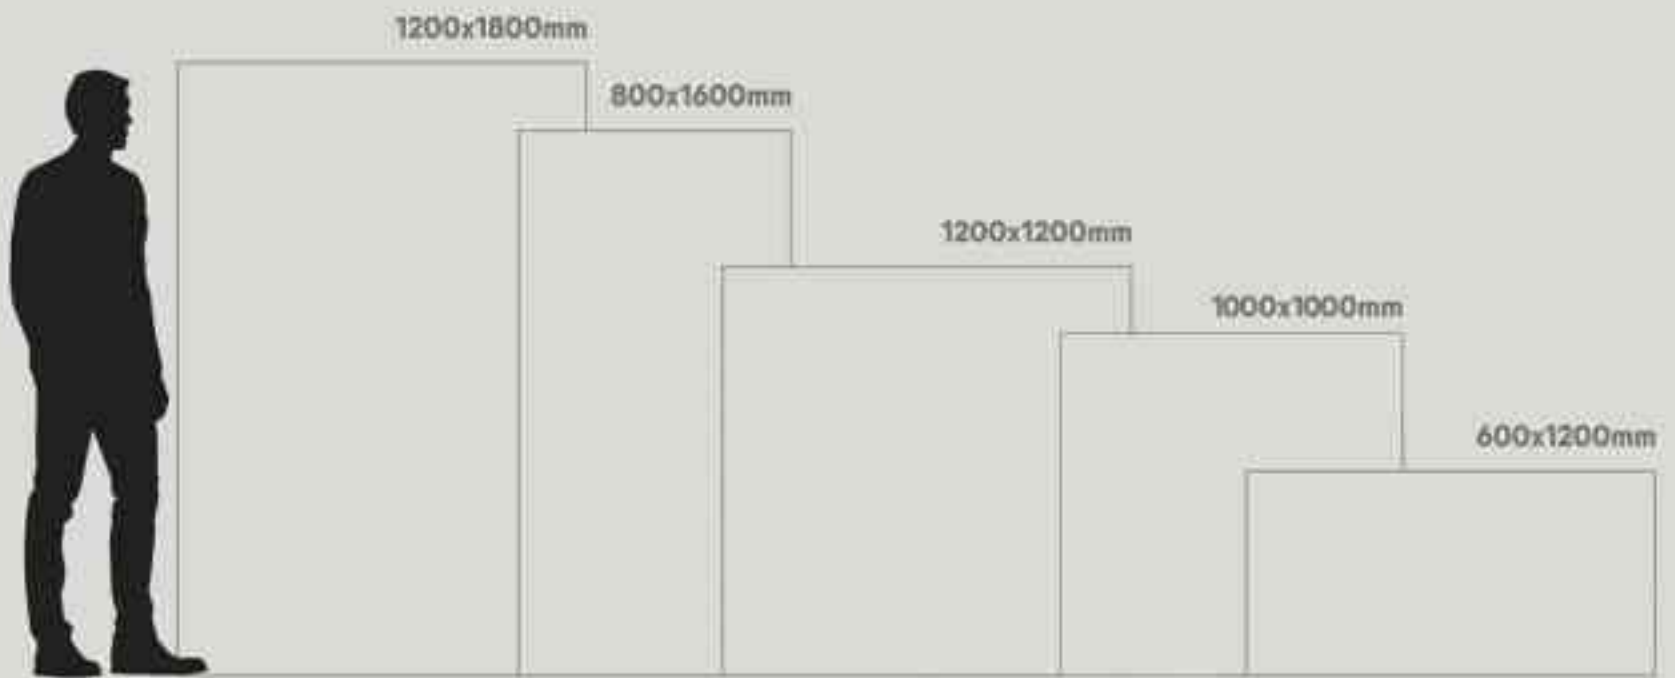

1200x1200 —

1000x1000 —

CREATIVE
FROM
ITS
CORE

1200x1200mm

1000x1000mm

fantastic formats

Taking into account the new demands of the world of architecture and interior design, we are launching new formats of slim slab marble tiles in large dimensions of 120x120cm & 100x100cm by expanding its range of technical solutions & innovation for better lifestyle.